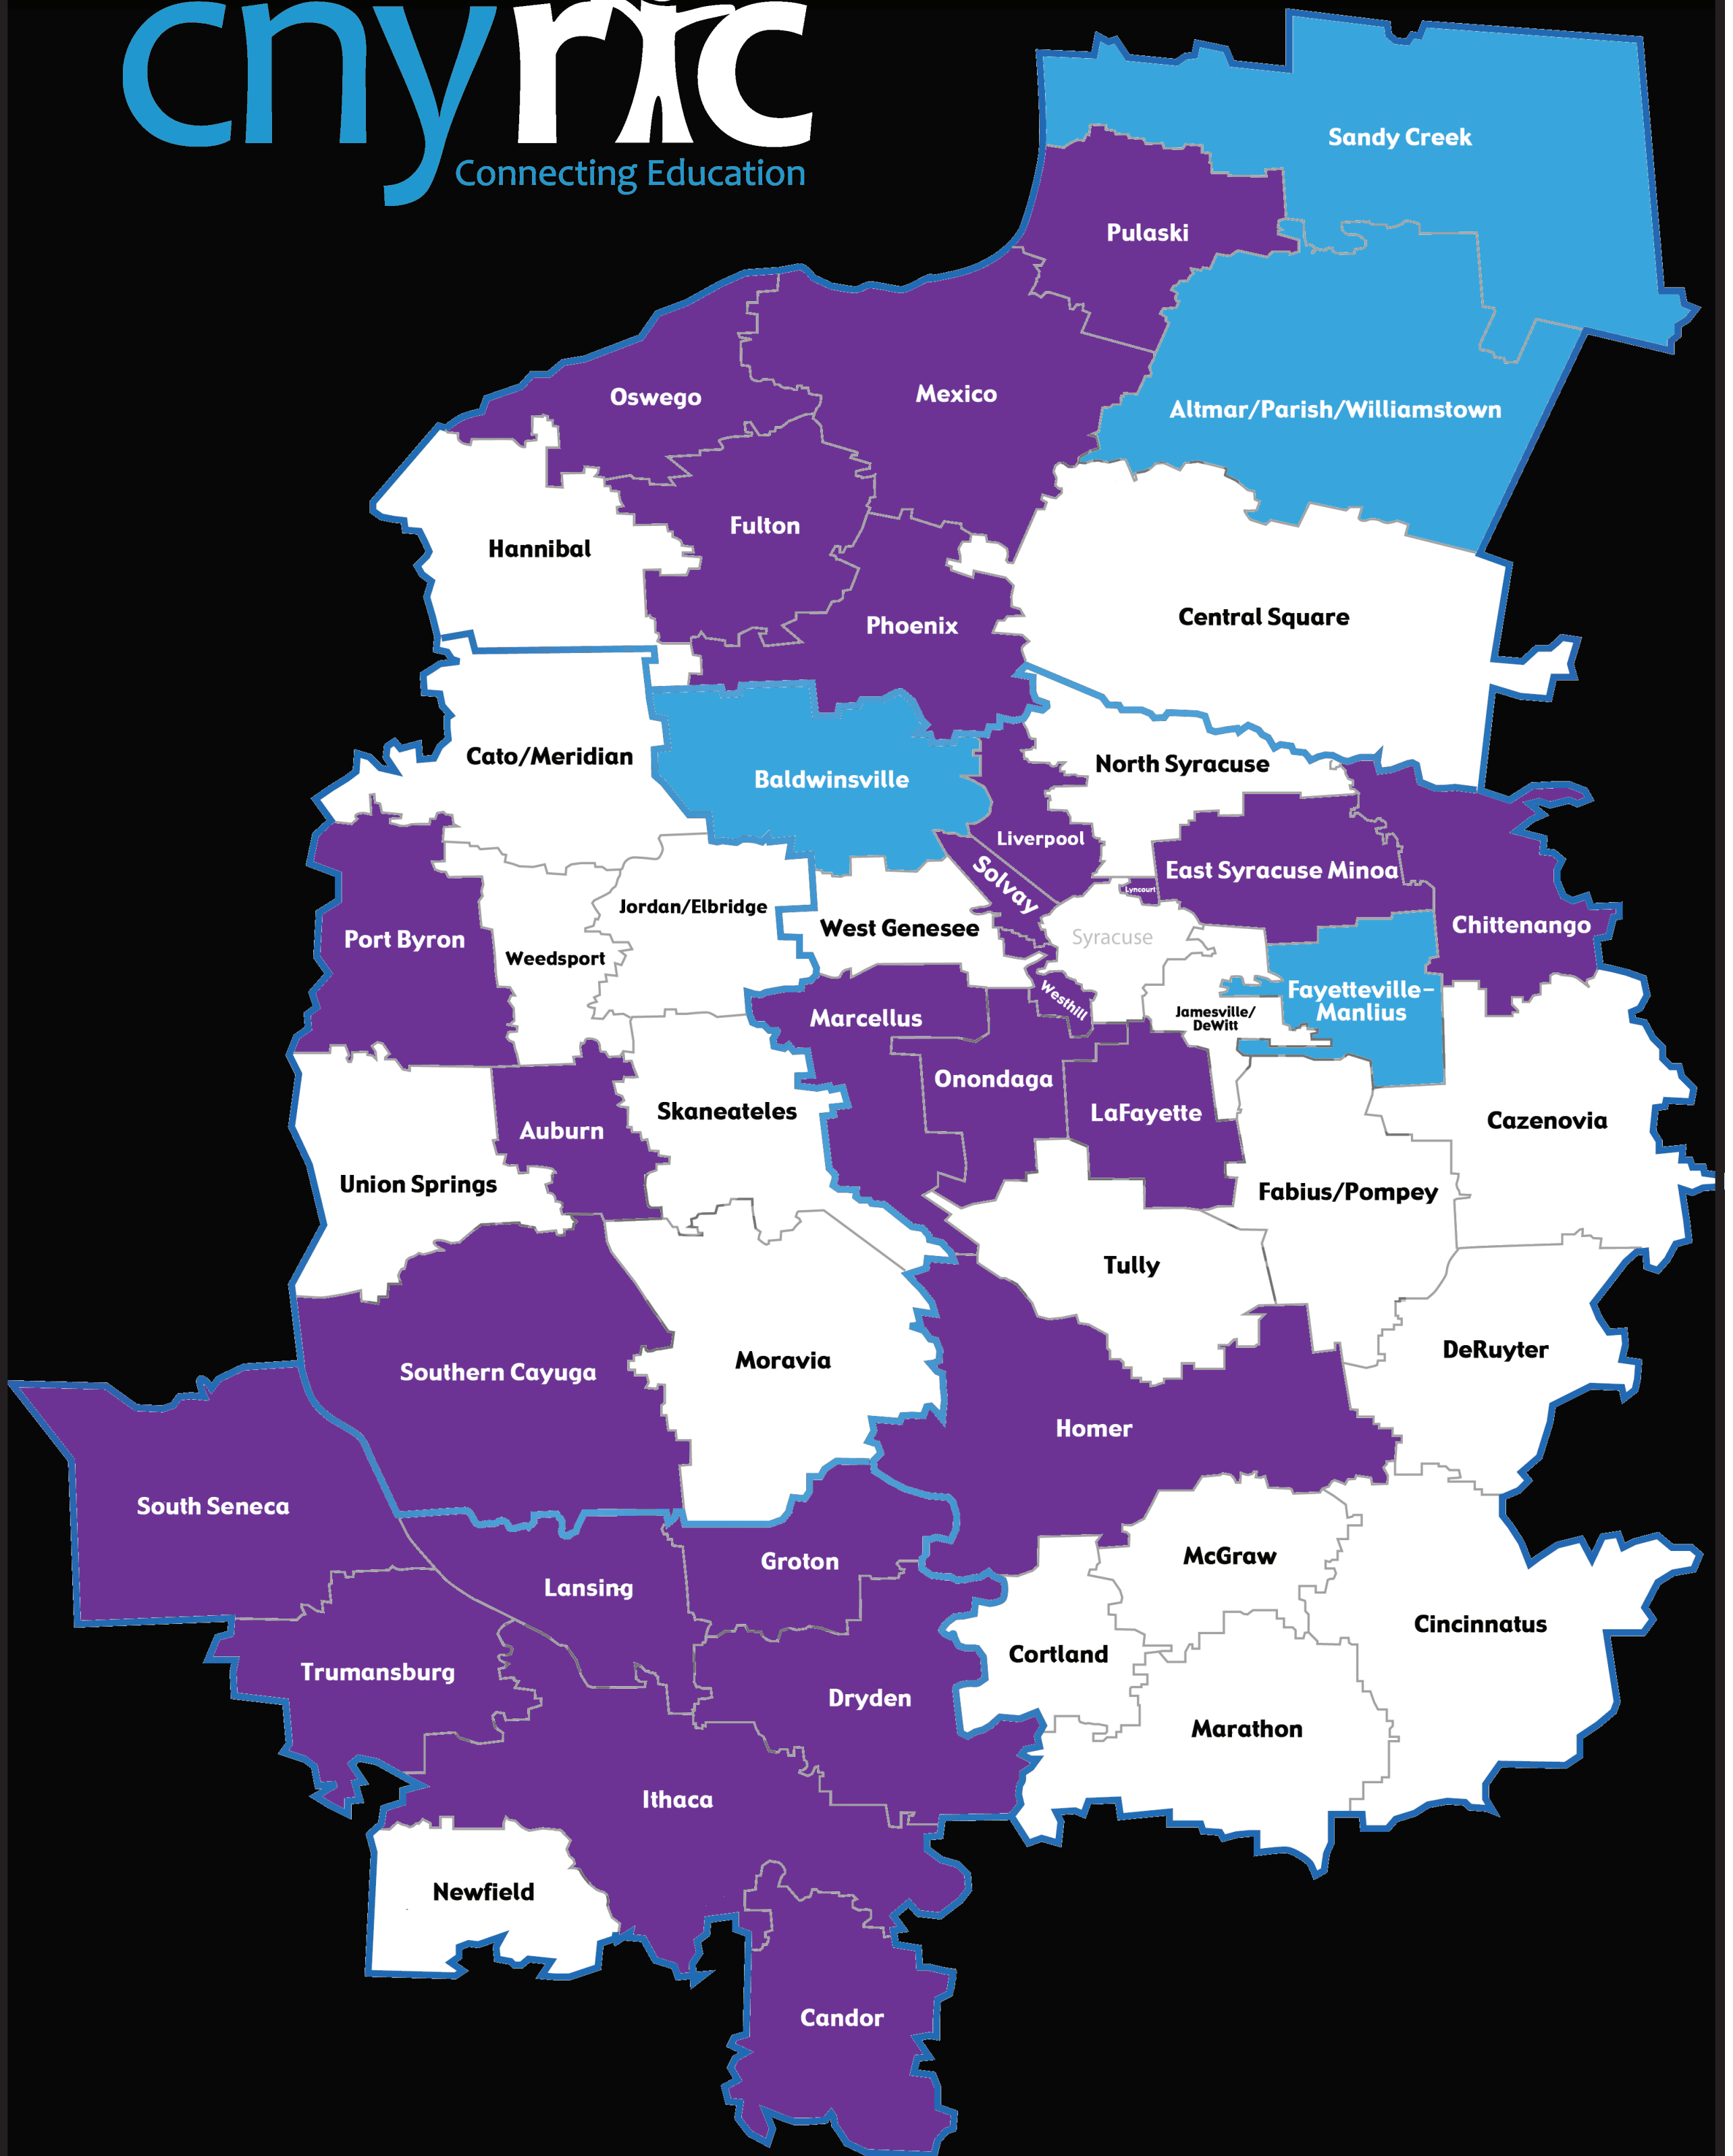

# Mass Communication

School Messenger 

BlackBoard Connect 