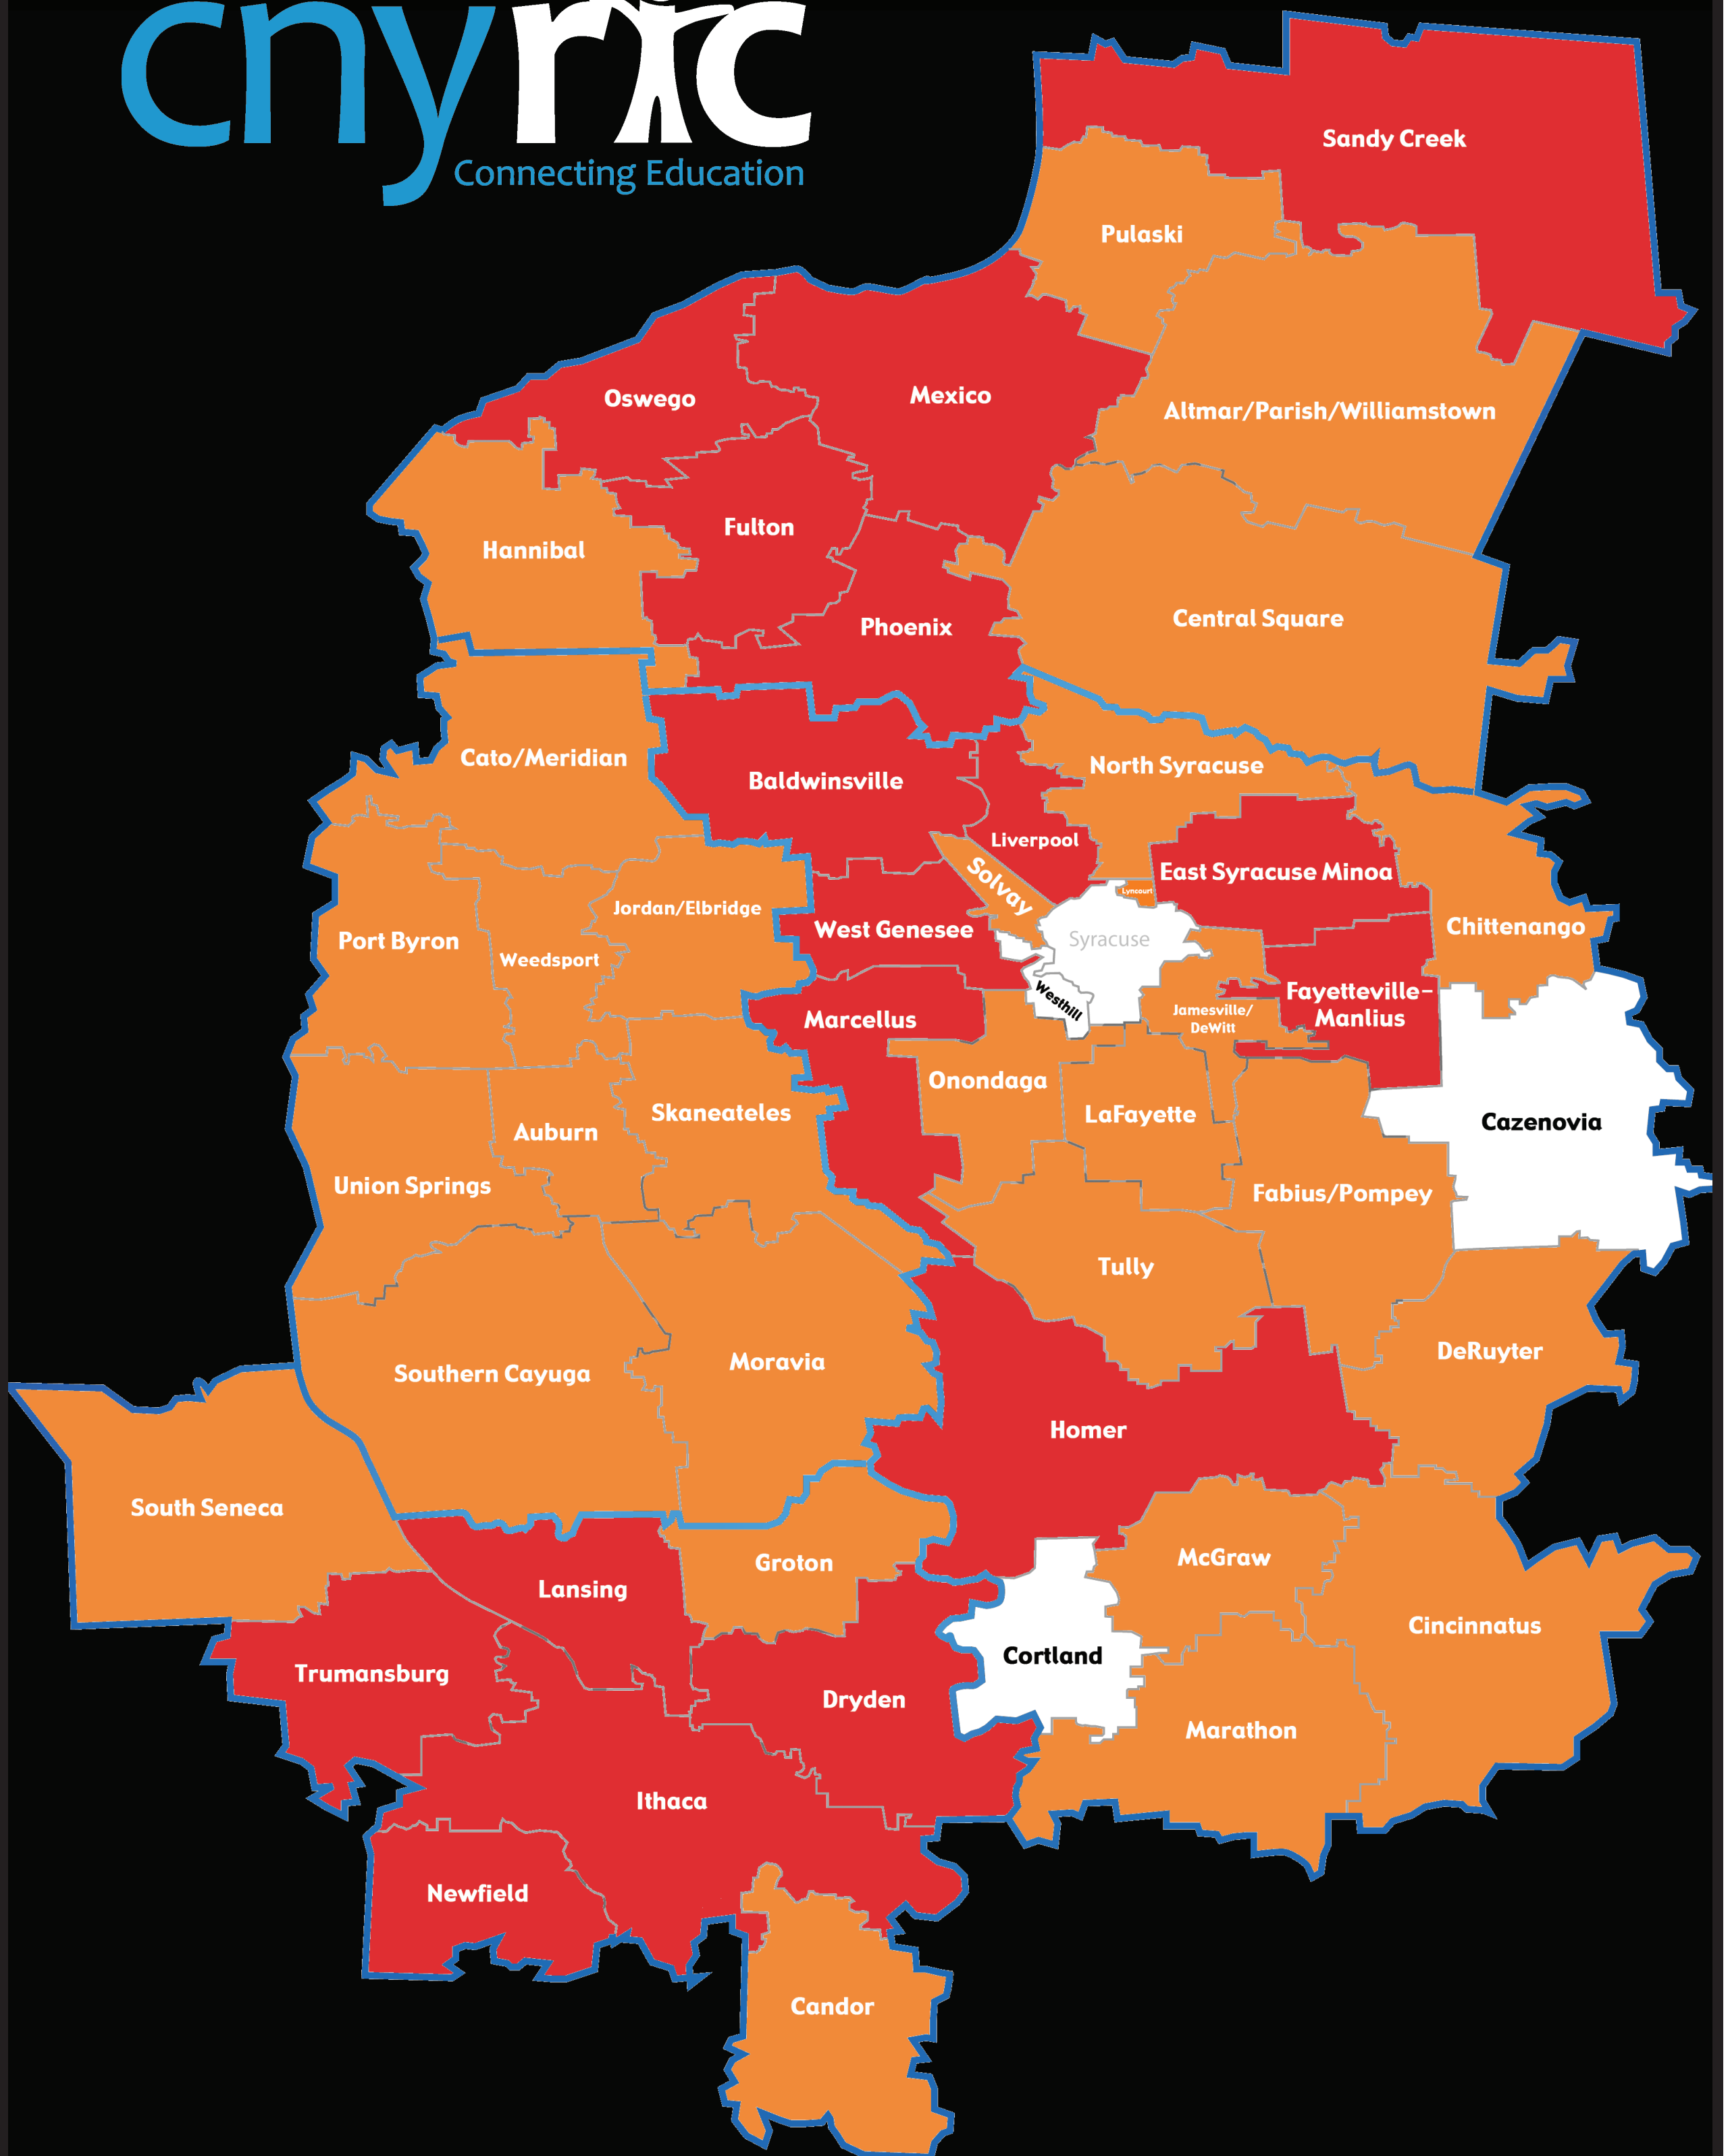

Student Management Systems

Schooltool 

SIS Web 