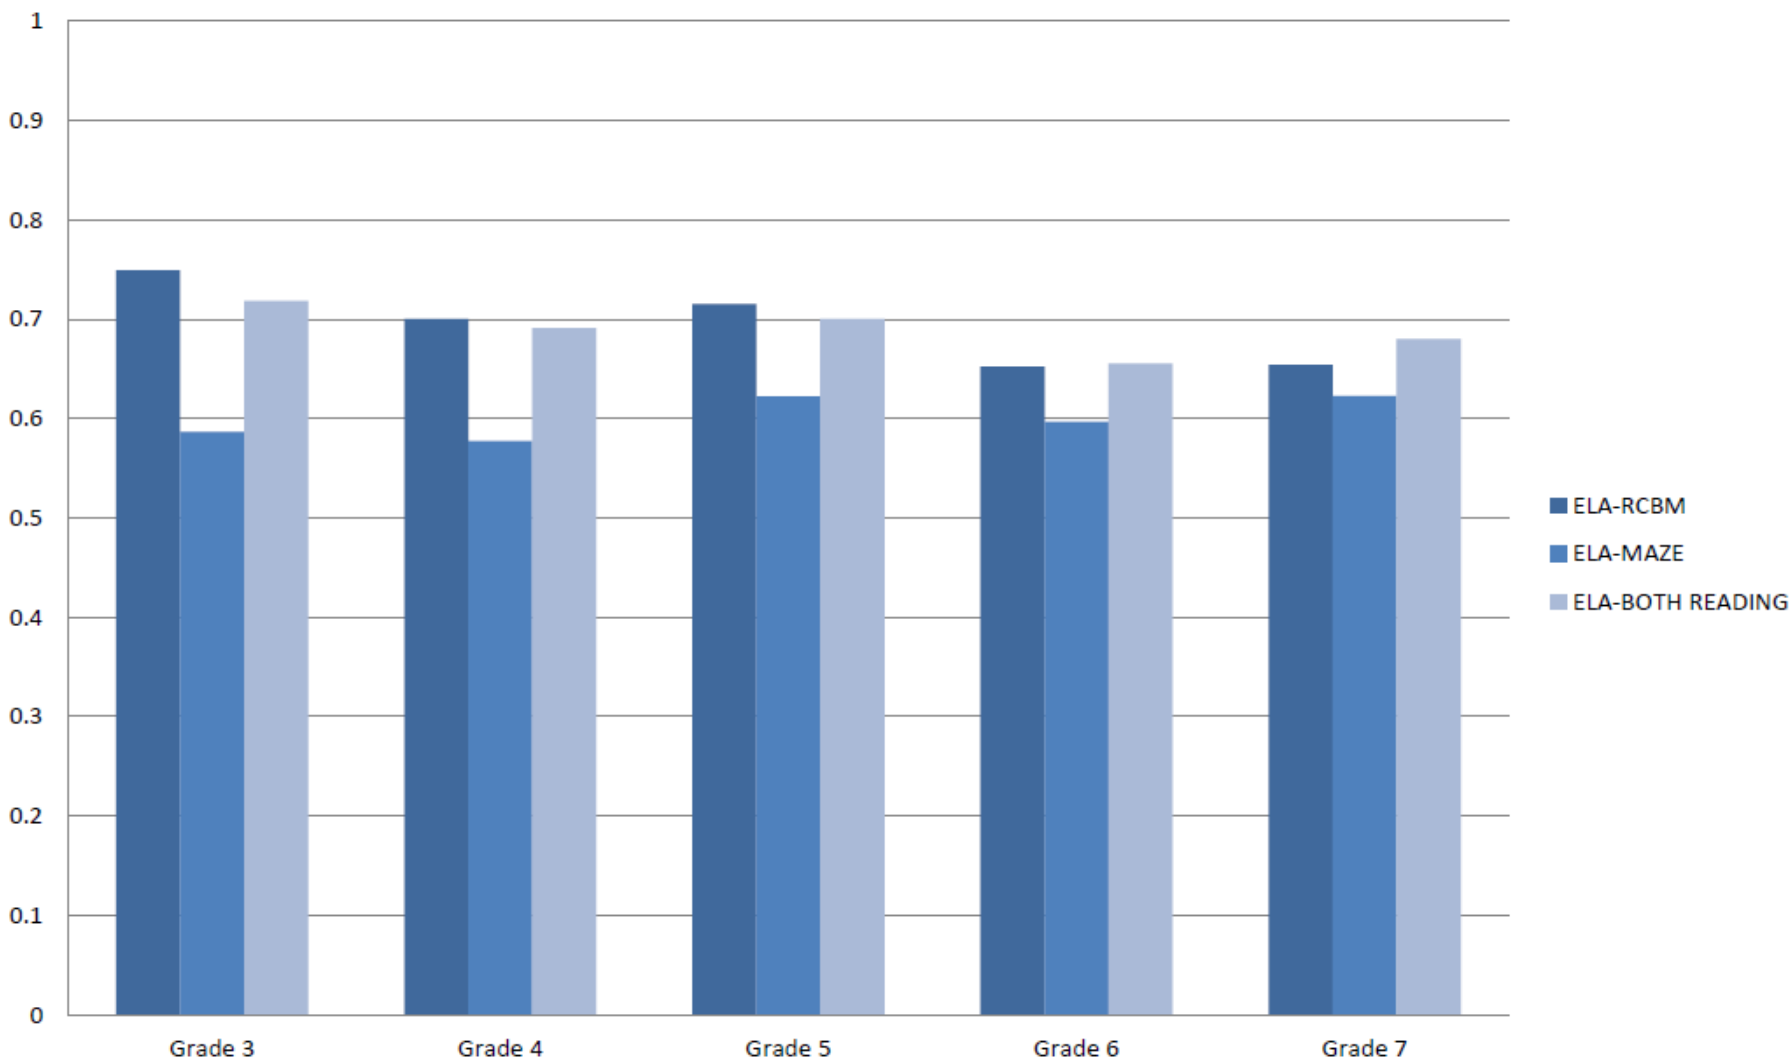

AIMSweb

Fall 2014

2014 State Assessment Correlations

Correlations between AIMSWeb Measures and 2014 NYS ELA Assessment (Approximately 1170 student sample per grade level*)

*Grade 7 student sample size is approximately 750 Students

Correlations between AIMSWeb Measures and 2014 NYS ELA Assessment (Approximately 1170 student sample per grade level*)

*Grade 7 student sample size is approximately 750 Students